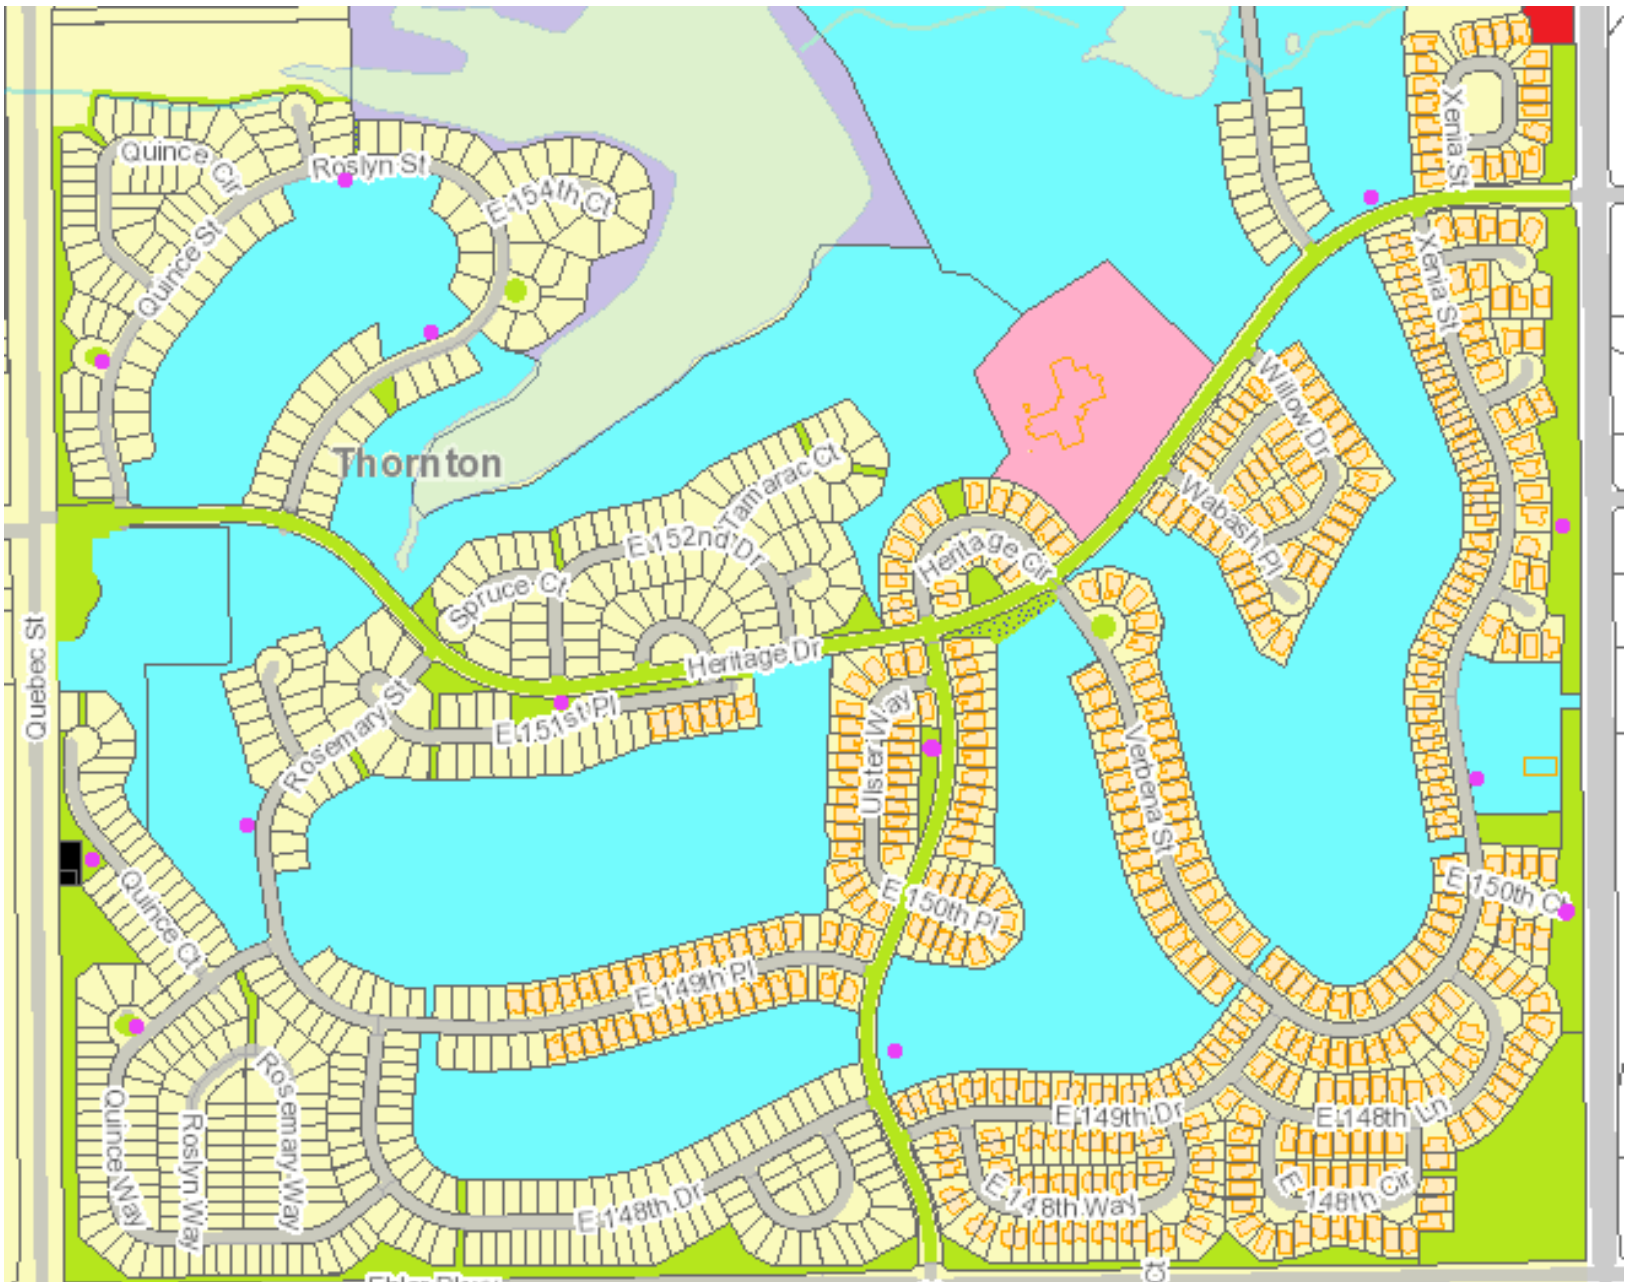

- Key:
- Green: HTMD
- Green with Blue Dots: HTMD Maintains
- Purple dot: HTMD Pet waste stations.
- The District also maintains the tree lawns.
- Light blue: Golf
- Red: City of Thornton

Key:

Green: HTMD

Green with Blue Dots:
HTMD Maintains

Purple dot: HTMD Pet waste
stations.

The District also maintains the
tree lawns.

Light blue: Golf

Red: City of Thornton